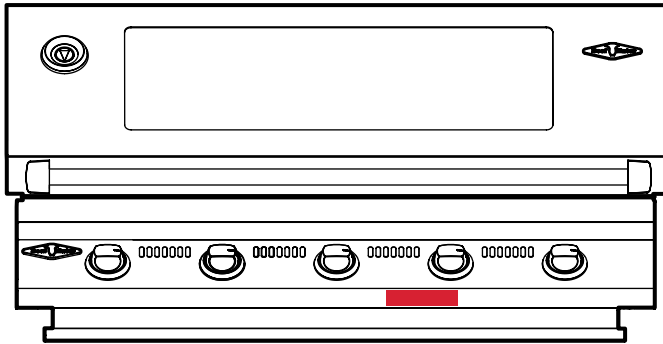

PRODUCT SERIAL NUMBER ON PRODUCT

1200 Series

BBG1250BB, BBG1240BB, BBG1250SB, BBG1240SB,
BMG1251SB, BMG1241SB, BMG1251BB, BMG1241BB

The red box indicates the location of the serial number

Serial Number

The Serial Number is located underneath the burners, near the center.